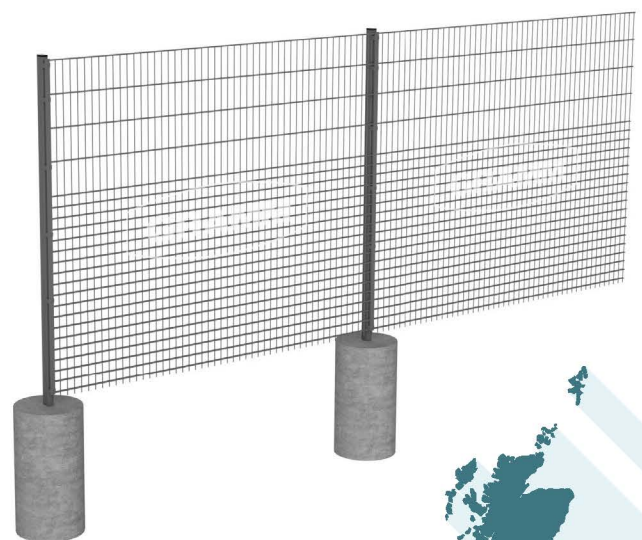

You can choose ArmaMeshSPORTREBOUND panels – with horizontal wires 66.5mm apart and 50mm vertical – around your entire perimeter. You can also combine with our ArmaMeshSPORT panels – with 200mm spaces between horizontal wires – to create a fence with a smaller aperture towards the bottom, and with more visibility higher up. Either way, you'll be investing in a high quality sporting perimeter that's built to last.