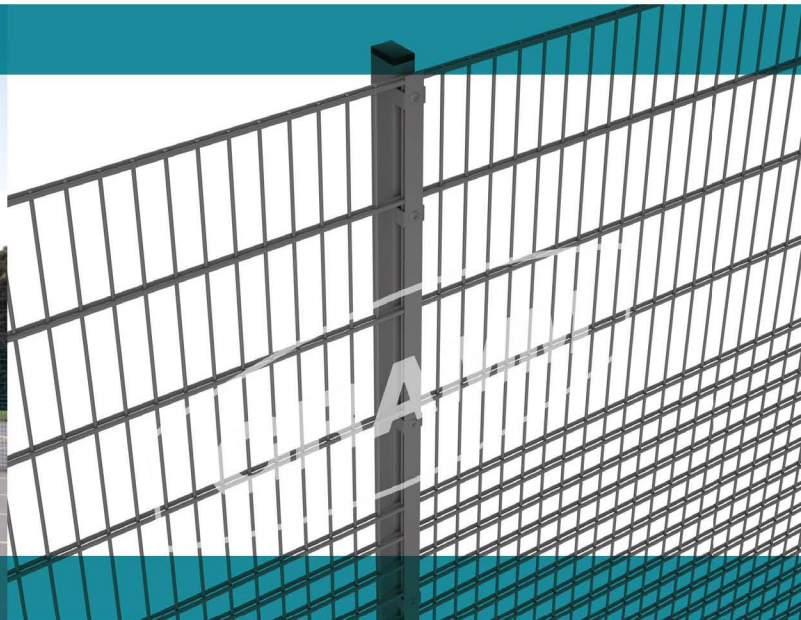

ArmaMeshSPORTREBOUND

MESH FENCING

Gramm Barrier Systems Mesh Range

As the tennis court fencing system that is designed to stand up everything that's thrown or kicked onto it, ArmaMeshSPORTREBOUND features highly dense double steel wire mesh panels that will absorb the shock of even smaller balls and return them to play without interruption.

This means you can say goodbye to traditional plywood, timber or mesh rebound boards around your school, sports grounds or MUGA (multi-purpose game area), and instead opt for a fencing system that's hard to cut through, practical and designed for tennis court fencing projects.

You can choose ArmaMeshSPORTREBOUND panels – with horizontal wires 66.5mm apart and 50mm vertical – around your entire perimeter. You can also combine with our ArmaMeshSPORT panels – with 200mm spaces between horizontal wires – to create a fence with a smaller aperture towards the bottom, and with more visibility higher up. Either way, you'll be investing in a high quality sporting perimeter that's built to last.