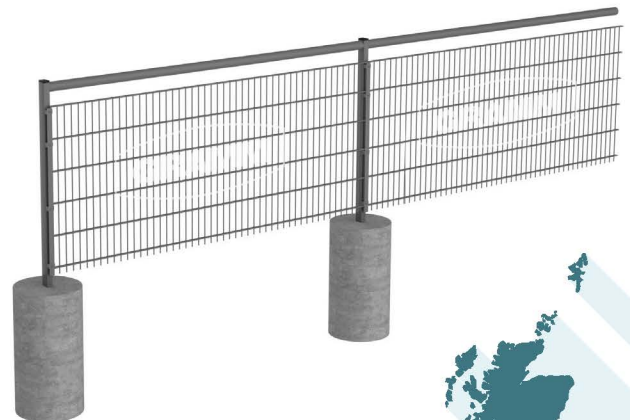

East Sussex South East Wales & West West Yorkshire Scotland

Call now for a free quote - 08442 259002 / 01323 872243 info@grammbarriers.com grammbarriers.com