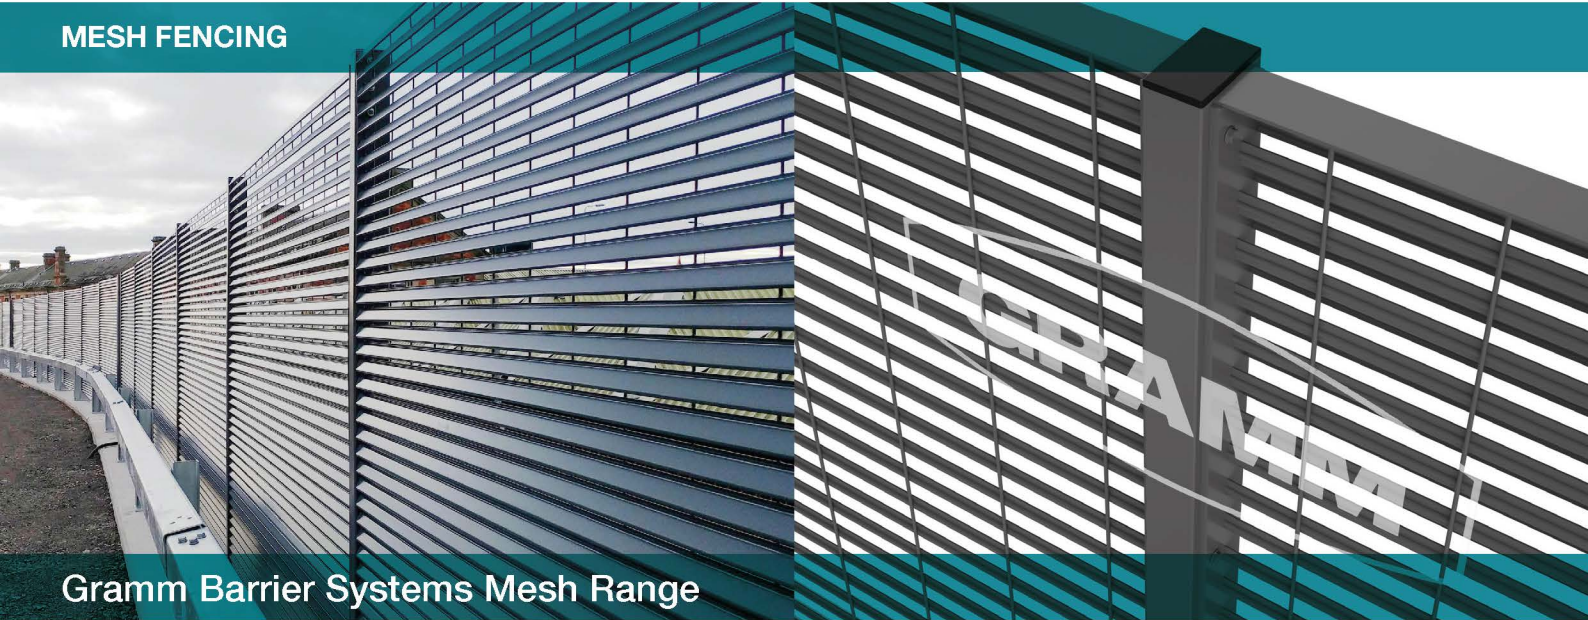

## MESH FENCING

### Gramm Barrier Systems Mesh Range

When limiting the visibility of your premises is as important as preventing people from intruding, choose ArmaMeshLOUVRE fencing. This Louvered Fence Panels system combines exceptionally stylish and modern panels with features designed to protect high level security sites including hospitals, airports and corporate developments.

A range of options allow you to customise the innovative ArmaMeshLOUVRE fencing to meet your security needs. Each 1963mm wide panel is available in any height, and you can choose different visibility levels based on the angle of the louvres. The 80/20 option provides 80% screening with 20% visibility, while the 100/0 option provides 100% total screening with zero visibility.

The robust profiled Louvered Fence Panels are fused to a steel wire with a high electrical voltage to maximise security and durability in all conditions. There's also the option to have panels fitted horizontally or vertically, giving you complete control of how ArmaMeshLOUVRE appears.