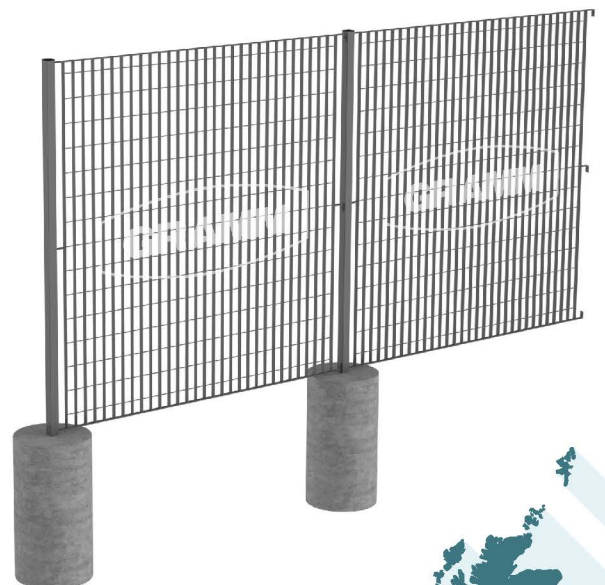

MESH FENCING

Gramm Barrier Systems Mesh Range

Keeping up with the modernity of the many new build structures in urban areas can be challenging. However, with a high quality railing fence systems like ArmaMeshGRIL rigid fencing, you can have a professional, contemporary boundary to your premises regardless of the age or style of your buildings.

ArmaMeshGRIL is the most versatile railing fence product within our rigid fencing range, offering a modern feel together with a host of security features that makes it ideal for: hospitals, hi-tech commercial buildings, utility facilities, and modern industrial sites.

The hard wearing and heavy duty condensed mesh panels are difficult to cut through, and being hot dipped galvanised and polyester powder coated; including marine finish, it will stand up to the harshest environments.

Height	930mm/1194mm/1326mm/1458mm/1722mm/1986mm/2118mm/2514mm (fencing can be made up of a combination of the above panels)
Nominal Height	1.0m/1.2m/1.4m/1.5m/1.8m/2.0m/2.2m/2.6m (fencing can be made up of a combination of the above panels)
Mesh & Wire	Electrofused steel S235JR made up from 25 x 2mm flat bar at 62mm centres vertically and 4.5mm wire at 132mm centres horizontally. Top and Bottom constructed from 25 x 4mm flat bar. Galvanised and polyester powder-coated to a minimum of 60 microns.
Post	RHS or SHS depending upon application (please contact Gramm Barrier Systems for full details)
Fixings	Depending on application (please contact Gramm Barrier Systems for full details)
Set Posts	Set posts in holes 300 mm diameter x 800** mm deep, filled not less than half the depth with concrete, as clause 620
Maximum Posts Centres	2032mm
Bottom of Fencing to Be	Maximum of 100 mm above final ground level
Other Requirements	PPC Colour Green RAL 6005. A full range of RAL Colours are available from Gramm Barrier Systems including marine grade and metallics